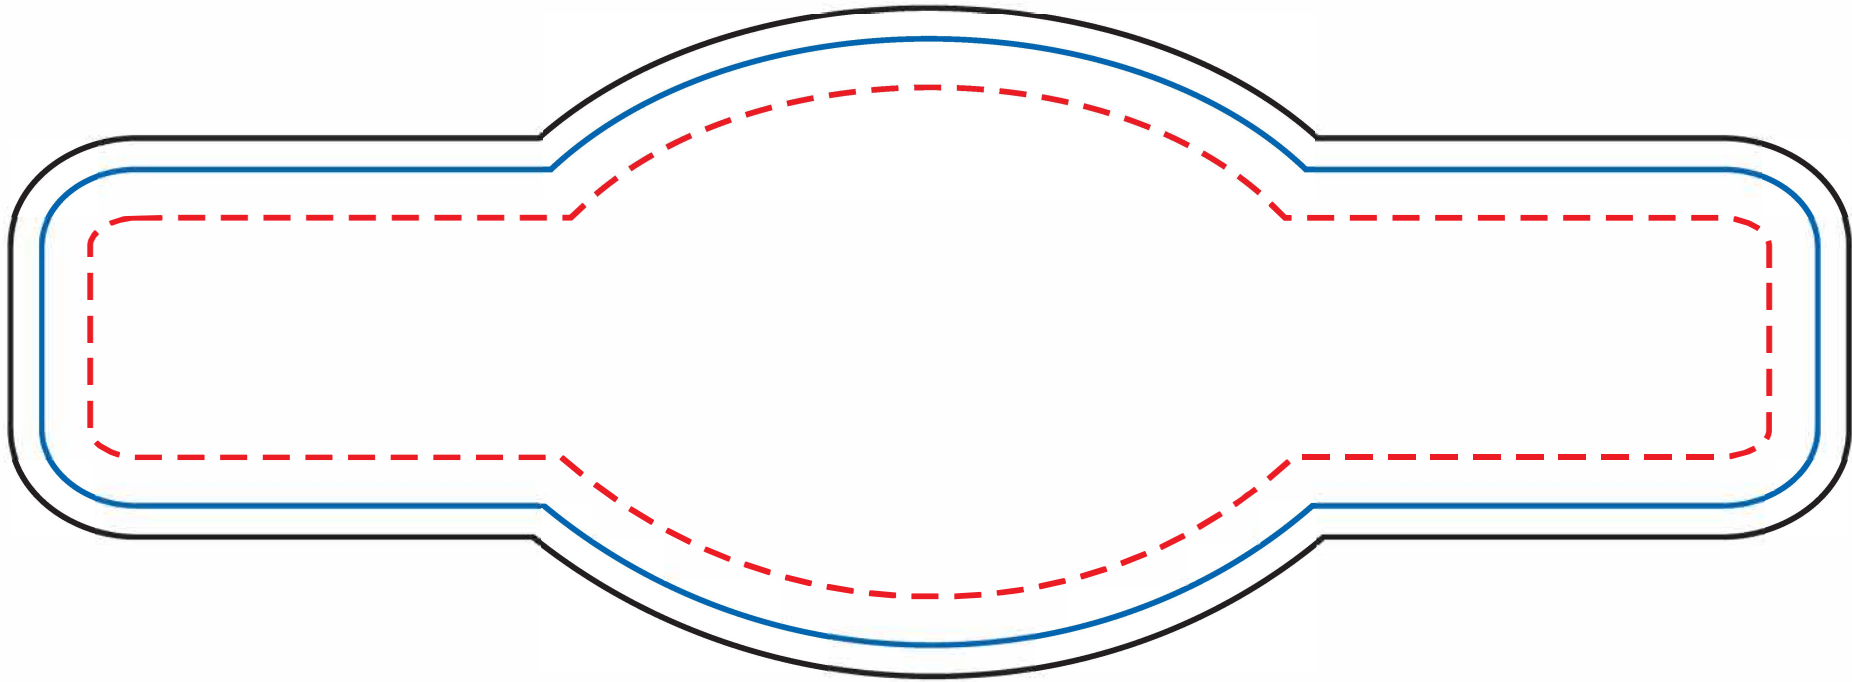

SUBLIMATION

ITEM DC10014CP-OVL

SHAPED BEVERAGE WRAP

Blue line indicates item edge; Red line indicates suggested imprint area. Black indicates bleed.

General Warnings:

- * All text smaller than 10pt Arial may not print legibly.
- * Can not ensure anything outside of suggested imprint areas due to product shift.
- * Can not color match for images that are not vectored.
- * If color matching is needed, please notate requested PMS colors.

The sublimation process produces a high quality representation of your print, however exact PMS matching cannot be guaranteed. Every effort will be made to swatch out colors with a close tonal value.

If color matches are crucial, please request a physical sample for approval. Colors can and may vary on exact repeats and during the same run. Image may shift from piece to piece.